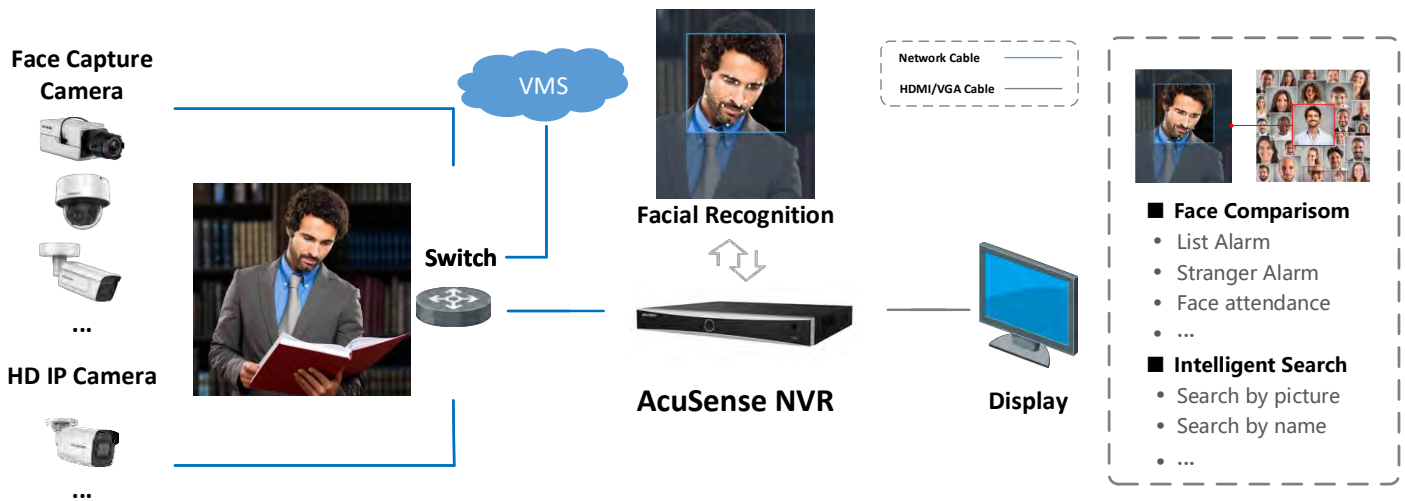

Network & Ethernet Access

- 2 self-adaptive 10/100/1000 Mbps Ethernet interfaces
- Hik-Connect & DDNS (Dynamic Domain Name System) for easy network management

Typical Application

Facial Recognition and Face Picture Comparison

Modeling and analyzing face pictures captured by cameras. Realize blacklist alarm and stranger alarm via face picture library. Search target people by picture and name features.