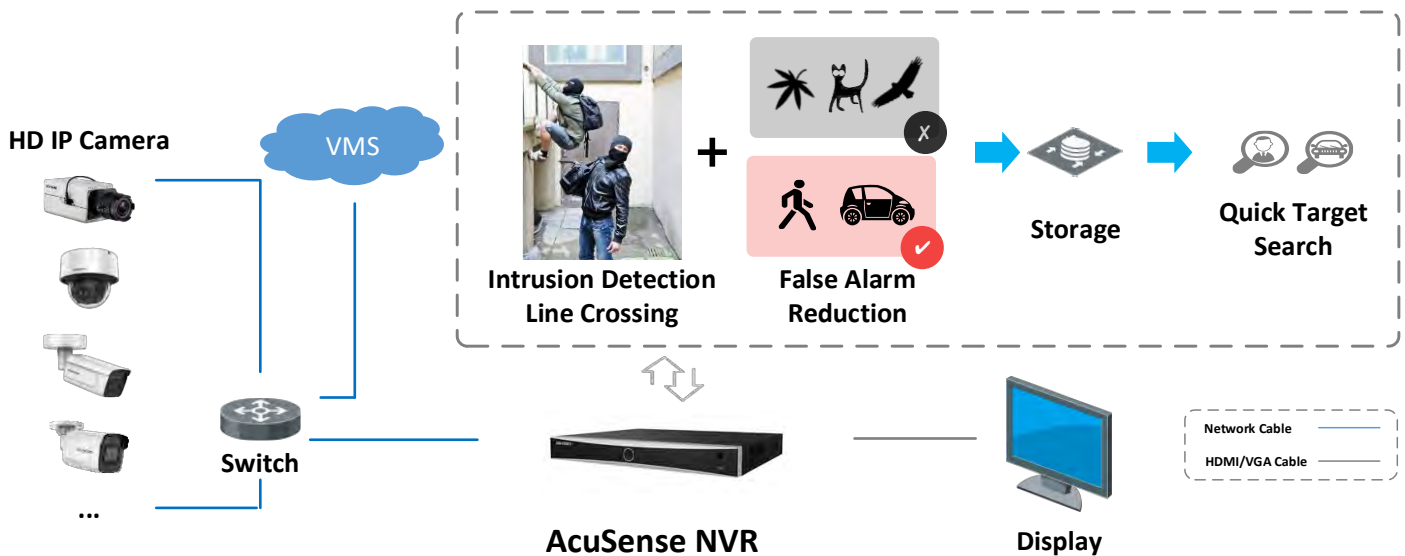

## Network & Ethernet Access

- 2 self-adaptive 10/100/1000 Mbps Ethernet interfaces
- Hik-Connect & DDNS (Dynamic Domain Name System) for easy network management

## Typical Application

### Facial Recognition and Face Picture Comparison

Modeling and analyzing face pictures captured by cameras. Realize blacklist alarm and stranger alarm via face picture library. Search target people by picture and name features.

### Perimeter Protection

Adopt deep learning algorithm to reduce false alarm, effectively reduces the false alarm caused by tree branches, leaves, shadow, light, vehicles, small animals, etc.