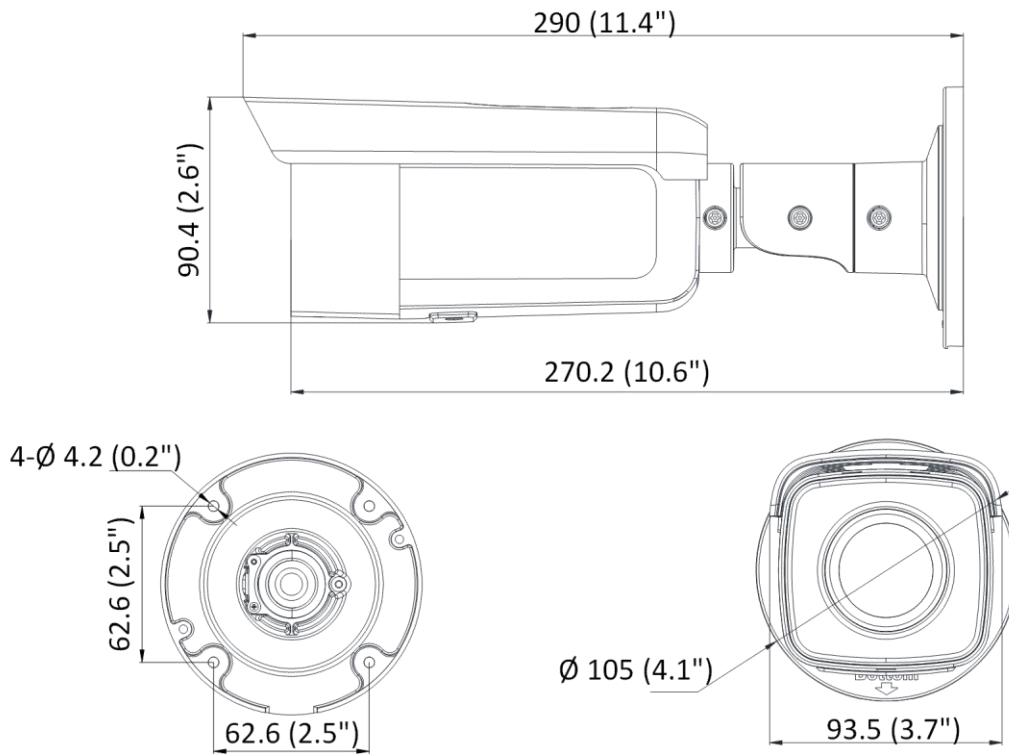

Dimensions	Camera: Φ 105 × 290 mm (Φ 4.1" × 11.4") With package: 386 × 156 × 155 mm (15.2" × 6.1" × 6.1")
Weight	Camera: approx. 1270 g (2.8 lb.) With package: approx. 1510 g (3.3 lb.)
Approval	
EMC	FCC (47 CFR Part 15, Subpart B); CE-EMC (EN 55032: 2015, EN 61000-3-2: 2014, EN 61000-3-3: 2013, EN 50130-4: 2011 +A1: 2014); RCM (AS/NZS CISPR 32: 2015); IC (ICES-003: Issue 6, 2016); KC (KN 32: 2015, KN 35: 2015)
Safety	UL (UL 60950-1); CB (IEC 60950-1:2005 + Am 1:2009 + Am 2:2013); CE-LVD (EN 60950-1:2005 + Am 1:2009 + Am 2:2013); BIS (IS 13252(Part 1):2010+A1:2013+A2:2015); LOA (IEC/EN 60950-1)
Chemistry	CE-RoHS (2011/65/EU); WEEE (2012/19/EU); Reach (Regulation (EC) No 1907/2006)
Protection	Ingress protection: IP67 (IEC 60529-2013)

* Listed resolutions are only selectable options. It does not mean that all streams can work at their maximum resolution at the same time.

Available Model

DS-2CD2T86G2-2I (2.8 mm)

DS-2CD2T86G2-2I (4 mm)

DS-2CD2T86G2-2I (6 mm)

DS-2CD2T86G2-4I (2.8 mm)

DS-2CD2T86G2-4I (4 mm)

DS-2CD2T86G2-4I (6 mm)

Dimension

Unit: mm(inch)

Accessory

DS-1275ZJ-S-SUS
Vertical pole mount

DS-1260ZJ
Junction box