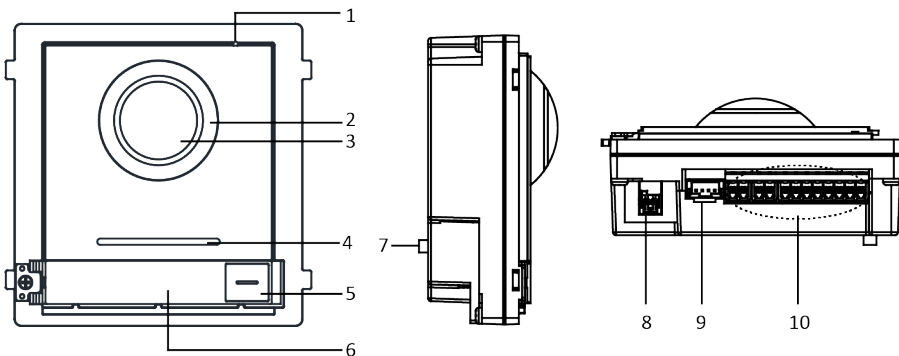

Model		DS-KD8003-IME2
	Wide dynamic	Real wide dynamic
	Field angle	Horizontal 180°, vertical 96°
	Video compression standard	H.264
	Video code stream	Main stream: 1080p@30fps, 720p@30fps (configurable); sub stream: D1
	Video resolution	Main stream: 1920 × 1080, (720p configurable); sub stream: 720 × 480
	Motion detection	Support
	Flash-avoid frequency	50 Hz, 60 Hz
Audio	Audio intercom	Full-duplex two-way audio intercom
	Audio input	Omnidirectional microphone
	Audio output	Loudspeaker, 20 cm sound effect > 80db
	Audio compression standard	G.711 U
	Audio compression rate	64 Kbps
	Audio quality	Noise suppression and echo cancellation
Network	Wired network interface	Two-wire transmission
	Protocol	TCP/IP, RTSP
Access control	Relay interface (main module)	2, NC + NO separately draw forth
Interface	RS-485	1 (inter-module connection)
	Alarm input	4
Tamper	Tamper	1
General	Protective level	IP 65
	Button	1
	Power input	24 VDC two-wire power supply (< 16 W) or 12 VDC independent power supply (< 20 W)
	Power output	12 VDC (only for power supply of submodule)
	Working temperature	-40 °C to 60 °C (-40 °F to 140 °F)
	Working humidity	10% to 95%
	Installation	Wall mounting

Typical Application

Available Model

DS-KD8003-IME2

Physical Interface

No.	Description	No.	Description
1	Microphone	6	Nametage
2	Low Illumination IR Supplement Light	7	TAMPER
3	Bult-in Camera	8	Network Interface and Power Supply
4	Loudspeaker	9	Module-connecting Interface (output)
5	Call Button	10	Terminals