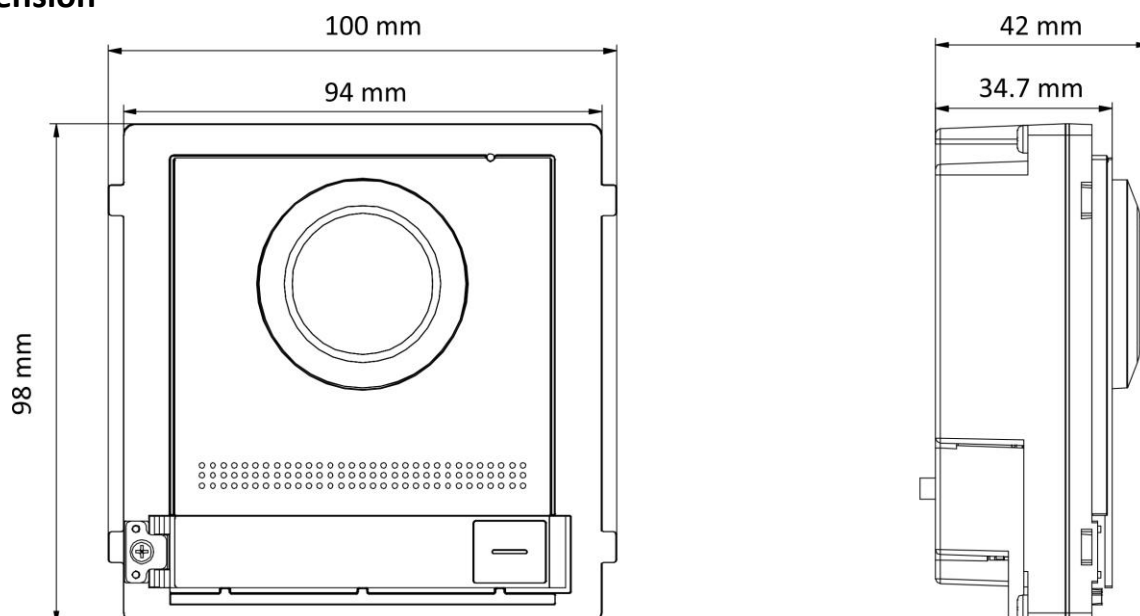

▪ Specification

System parameters	
Operating system	Embedded Linux operation system
ROM	32 MB
RAM	256 MB
CPU	Embedded Processor
Display parameters	
Screen size	NA
Operation method	NA
Type	NA
Resolution	NA
Video parameters	
Supplement light	Low illumination, IR supplement lights
Video standard	H.264
Lens	1
FOV	Horizontal: 146°, Vertical: 82°
WDR	Support
Resolution	2 MP
Audio parameters	
Audio compression standard	G.711 U, G.711 A
Audio input	Built-in omnidirectional microphone
Audio output	Built-in loudspeaker
Audio compression bitrate	64 Kbps
Audio quality	Noise suppression and echo cancellation
Volume adjustment	Adjustable
Capacity	
Fingerprint capacity	/
User capacity	2000
Face capacity	NA
Linked indoor station capacity	500
Event capacity	/
Sub door station capacity	16
Network parameters	
Communication protocol	NA
Wired network	NA
Wi-Fi	NA
Bluetooth	NA
3G/4G	NA
Device interfaces	
Alarm input	4 (2 exit buttons and 2 door contacts by default)
Network interface	NA
TAMPER	1
Exit button	2 (2 for lock control)
Door contact input	2
RS-485	1 (1 for Hikvision's sub module communication)

▪ Available Model

DS-KD8003Y-IME2/S

▪ Dimension

Headquarters

No.555 Qianmo Road, Binjiang District,
Hangzhou 310051, China
T +86-571-8807-5998
www.hikvision.com

Follow us on social media to get the latest product and solution information.