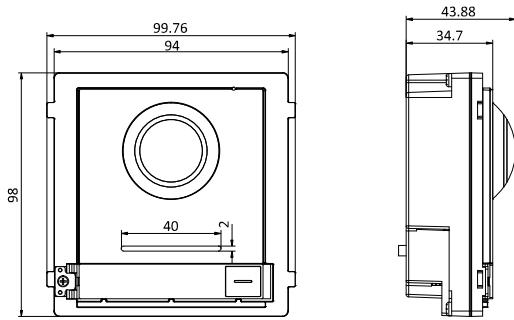

Dimension

Accessory

Optional