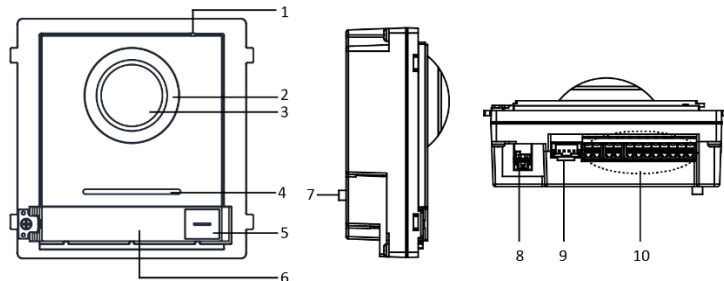

Linked sub door station	Max. 8
Linked doorphone	Max. 8
Protocol	ISAPI, RTSP, STMP, SNMP
Unlock door	Unlock by presenting cards, unlock via Client Software, unlock via App, unlock via indoor station

General	
Protection level	IP 65
Power input	24 VDC two-wire power supply (< 16 W) or 12 VDC independent power supply (< 20 W)
Power output	12 VDC (only for power supply of submodule)
Working temperature	-40° C to +60° C (-40° F to 140° F)
Working humidity	10% to 95%
Installation	Flush mounting, surface mounting
Dimension	98 mm × 99.8 mm × 43.9 mm (3.86" × 3.93" × 1.73")
Material	Stainless steel

Available Model

DS-KD8003-IME2/NS

Appearance and Interfaces

No.	Description	No.	Description
1	Microphone	6	Nametag
2	Low Illumination IR Supplement Light	7	TAMPER
3	Built-in Camera	8	Network Interface and Power Supply
4	Loudspeaker	9	Module-connecting Interface (output)
5	Call Button	10	Terminals