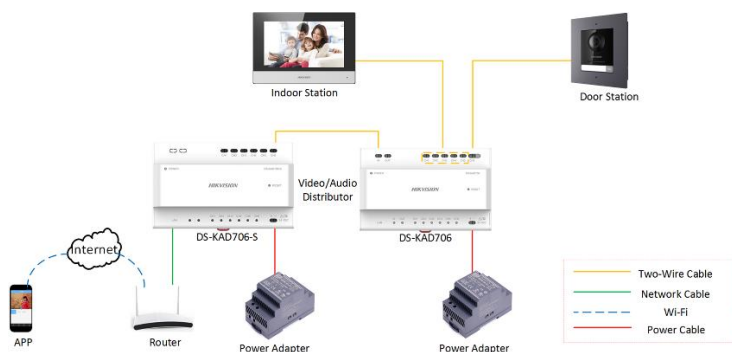

Typical Application

	c. EN 61000-3-3:2013 d. EN 50130-4:2011 +A1:2014
CE-LVD	EN 60950-1:2006 + A11:2009 + A1:2010 + A12:2011 + A2:2013
CB	IEC 60950-1:2005 (Second Edition) + Am 1:2009 + Am 2:2013
FCC-SDOC	47 CFR Part 15, Subpart B
C-TICK(EMC)	AS/NZS CISPR 32:2015
UL	UL 60950-1 & CAN/CSA C22.2 No. 60950-1-07, Information Technology Equipment – Safety – Part 1: General Requirements
ROHS	2011/65/EU
REACH	Regulation (EC) No 1907/2006
WEEE	2012/19/EU

Approval

CE-EMC	a. EN 55032:2015 b. EN 61000-3-2:2014