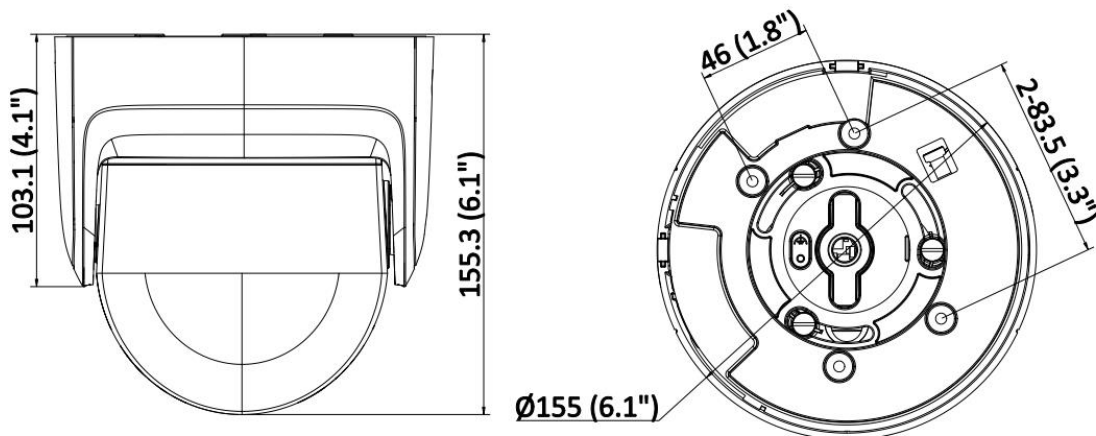

▪ Typical Application

Hikvision products are classified into three levels according to their anti-corrosion performance. Refer to the following description to choose for your using environment.

This model has NO SPECIFIC PROTECTION.

Level	Description
Top-level protection	Hikvision products at this level are equipped for use in areas where professional anti-corrosion protection is a must. Typical application scenarios include coastlines, docks, chemical plants, and more.
Moderate protection	Hikvision products at this level are equipped for use in areas with moderate anti-corrosion demands. Typical application scenarios include coastal areas about 2 kilometers (1.24 miles) away from coastlines, as well as areas affected by acid rain.
No specific protection	Hikvision products at this level are equipped for use in areas where no specific anti-corrosion protection is needed.

▪ Dimension

Unit:mm (inch)